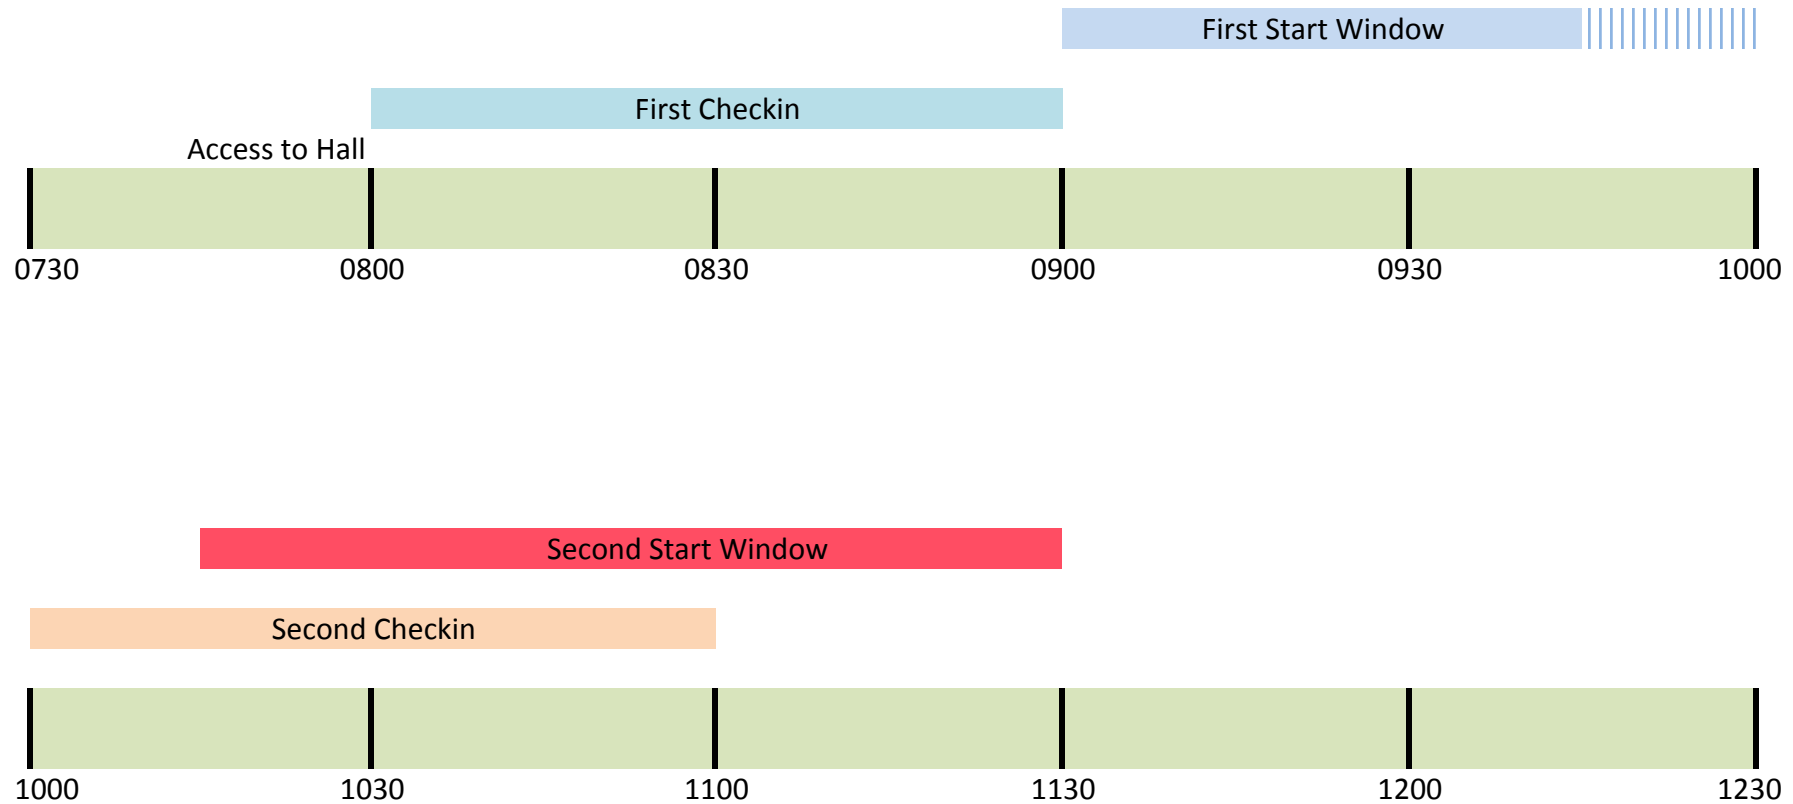

Waterside 2020 Race C

Pewsey Wharf

Race Date: 15 March 2020

Newbury Canoe Club - Waterside Series 2020

Reminder: Fast Crew Checkin will not open until 10:00 - DO NOT arrive in Pewsey Warf until 09:45
CAR-PARKING: Only those with canoes on their vehicle will be permitted to park in the School parking areas.