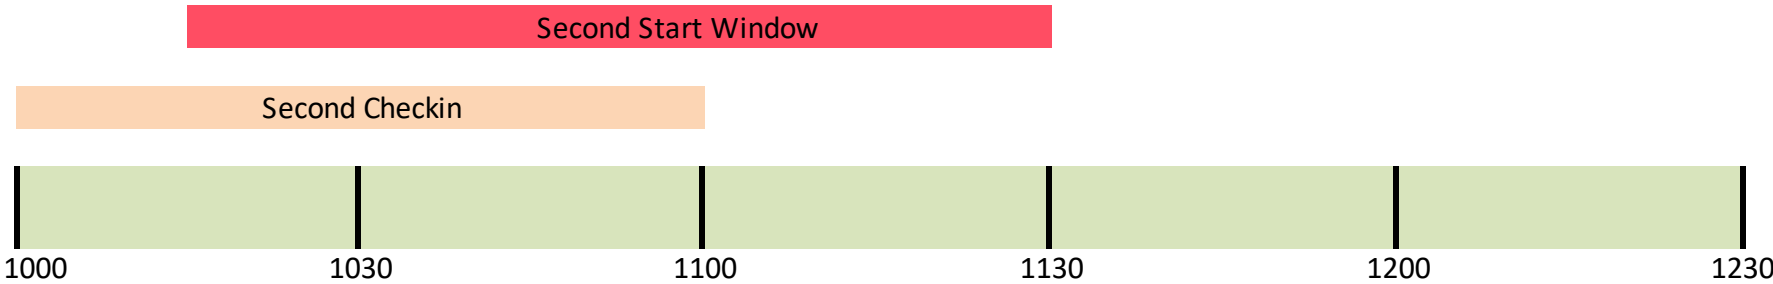

# Waterside 2019 Race C

## Pewsey Wharf

Race Date: **24 March 2019**