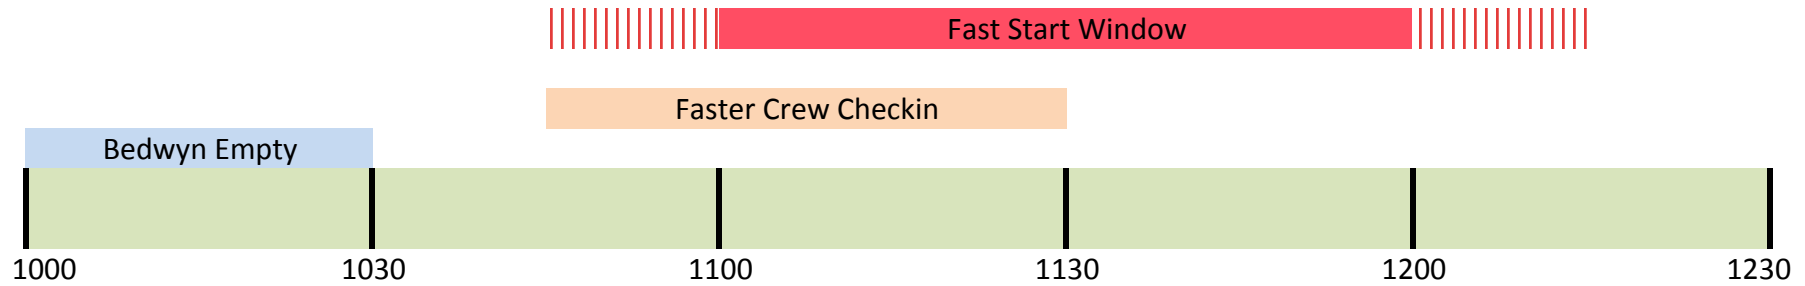

# Waterside 2020 Race A

Date Feb 16th 2020

## Newbury Canoe Club - Waterside Series 2020

Reminder: Fast Crew Checkin will not open until 10:45 - **DO NOT arrive in Great Bedwyn until 10:30**