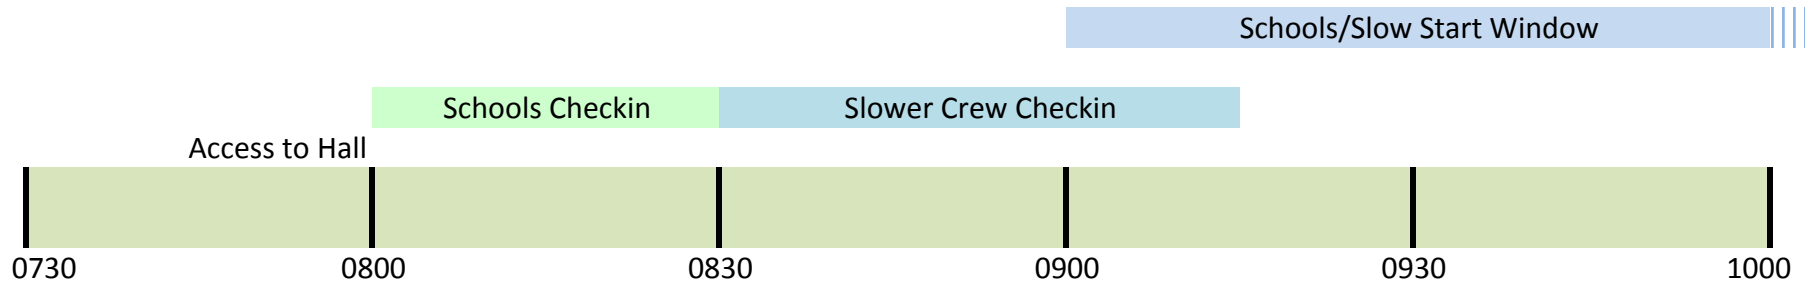

# Waterside 2020 Race A

Date Feb 16th 2020

## Newbury Canoe Club - Waterside Series 2020

Reminder: Fast Crew Checkin will not open until 10:45 - **DO NOT arrive in Great Bedwyn until 10:30**