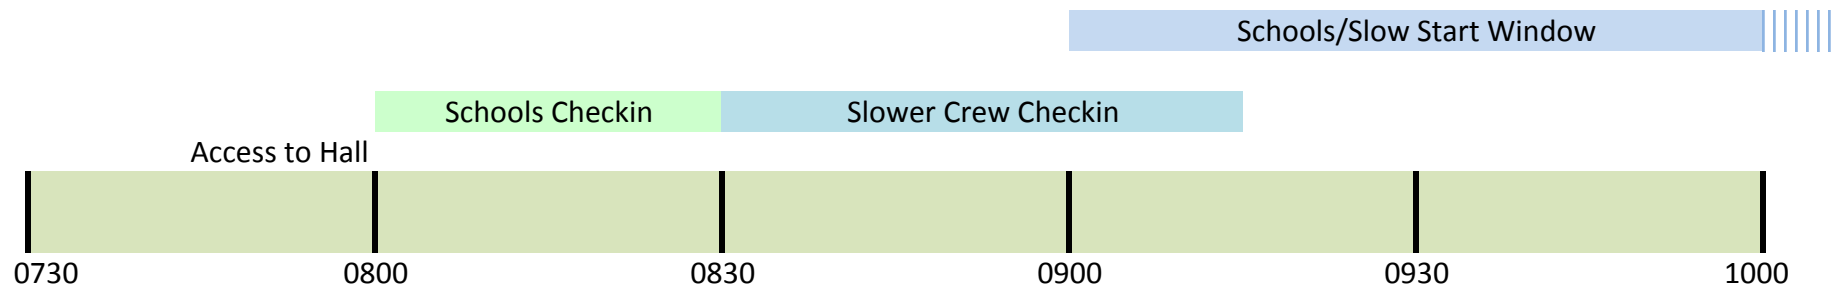

Waterside 2015 Race A

Date Feb 8th 2015

Great Bedwyn

Newbury Canoe Club - Waterside Series 2015

Reminder: Fast Crew Checkin will not open until 10:45 - **DO NOT arrive in Great Bedwyn until 10:30**