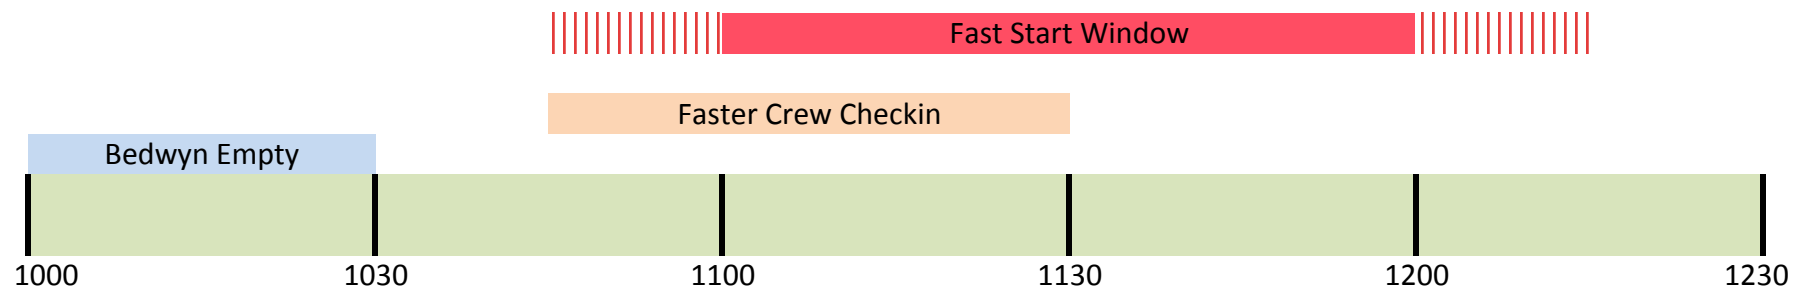

Waterside 2015 Race A

Date Feb 8th 2015

Great Bedwyn

Newbury Canoe Club - Waterside Series 2015

Reminder: Fast Crew Checkin will not open until 10:45 - **DO NOT arrive in Great Bedwyn until 10:30**